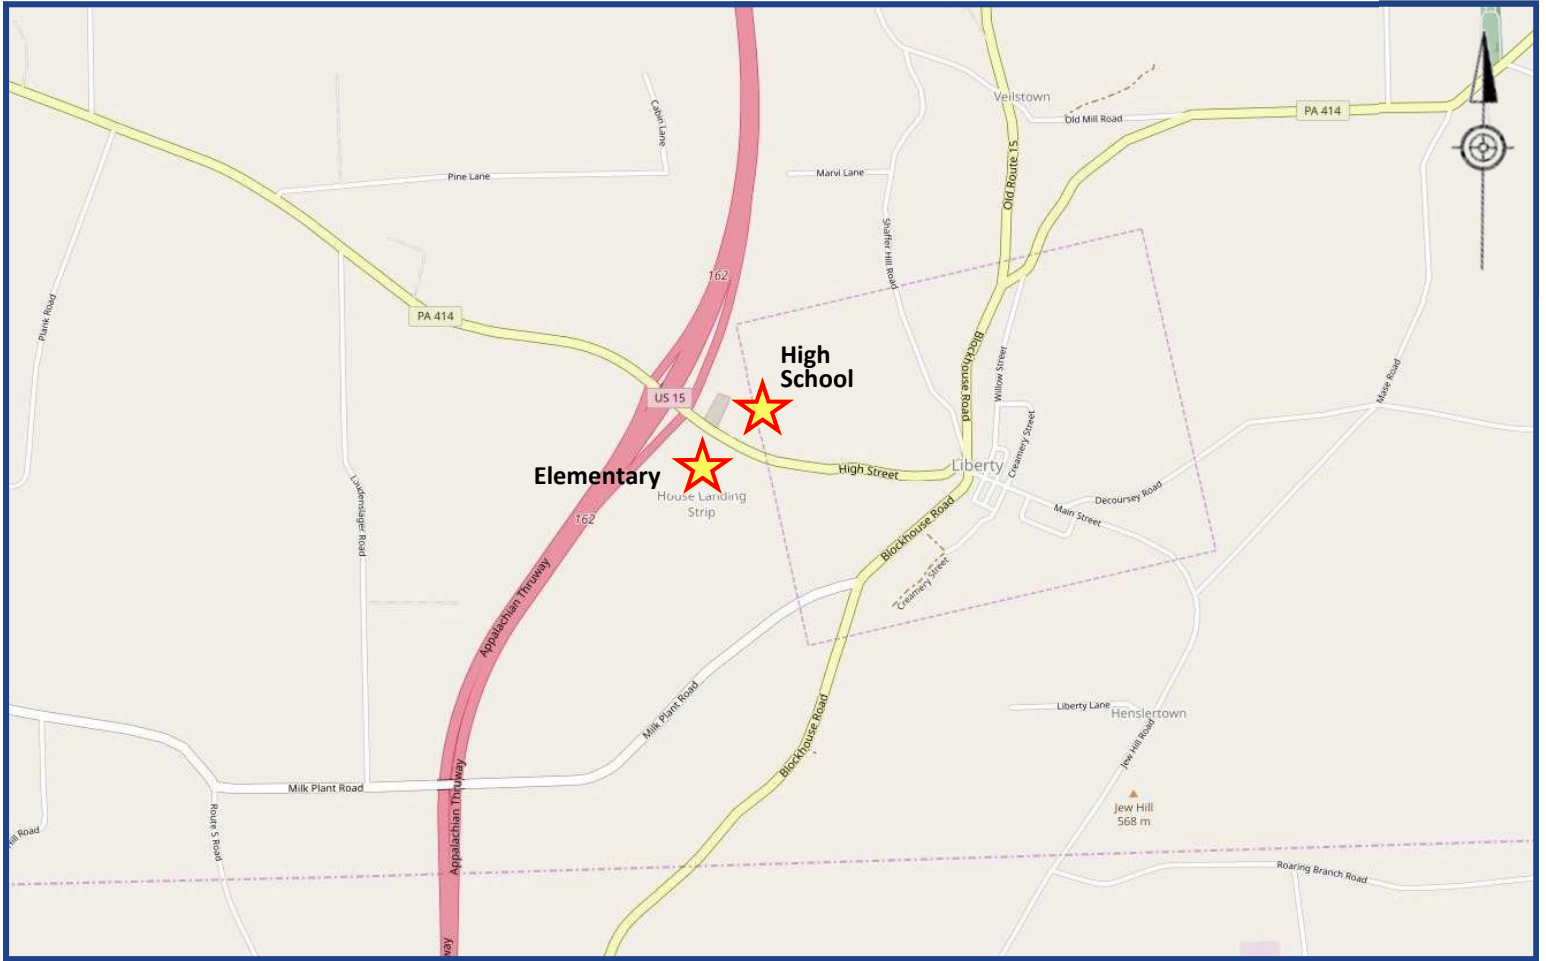

LIBERTY AYSO FIELDS

GPS: LAT 41°33'31.0" LON 76°06'48.3" (Elementary)

GPS: LAT 41°33'30.6" LON 76°06'39.6" (High School)

Directions

- Interstate 180 to Route 15 North (Continue 27 miles)
- Turn Right at Exit 162 Morris/Liberty Route 414
- Turn Right onto 414 East at stop sign
- Elementary School is on right
- High School is on left